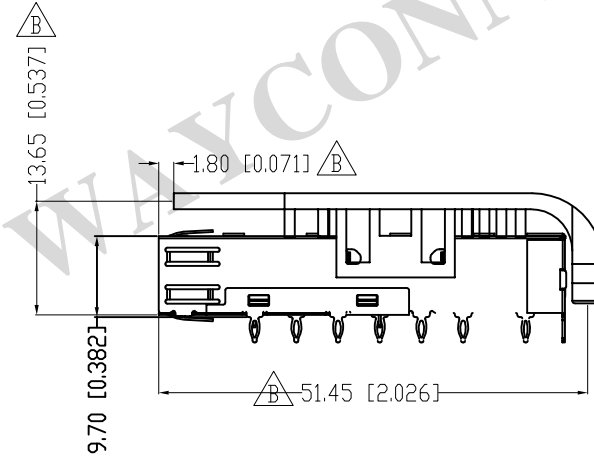

CAGE WITHOUT LIGHT PIPE

NOTE:

1. DESCRIPTION

- 01 SFP CAGE 1PCS COPPER ALLOY T=0.25
- 02 LIGHT PIPE 1PCS POLYCARBONATE. UL 94V-0 COLOR: CLEAR

2. TEMPERATURE

OPERATION: -40°C TO +85°C
 STORAGE: -55°C TO +105°C

3. INSERTION AND EXTRACTION FORCE: 40N MAX & 11.50 MAX

4. DURABILITY: 100 CYCLES MIN.

SFP A-PT E 14 1 1

SFP - CATEGORY
 A: PRODUCT - CAGE
 PT: PRESS-FIT
 E: w/ EMI TAB

1: SERIES No.
 1: w/ LIGHT PIPE
 14: Nos. OF PORTS - 1X4

GENERAL TOLERANCE .X ±0.20 .XX ±0.15 .XXX ±0.10 ANGLES ±0.5 SCALE 1:1 SHEET 1 OF 1	PROJECTION		TITLE	SFP CAGE 1X4
	UNITS	mm		PRESS-FIT W/ LIGHT PIPE
	SHEET SIZE	A4	P/N:	SFPA-PTE1411
WAYCONN ELECTRONICS				